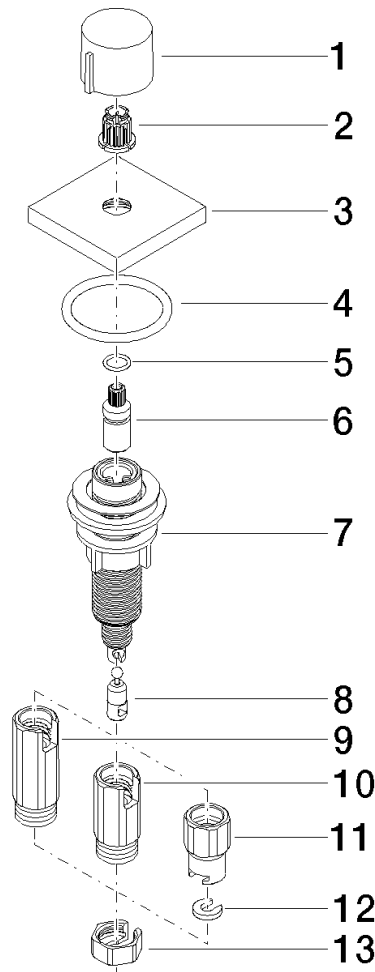

Strainer waste with control handle - Brushed Platinum

LOT

10 711 970

- control for single basin
- including adapter for Bowden cable

Fits LOT

	Brushed Platinum	10 711 970-06
	Chrome	10 711 970-00
	Platinum	10 711 970-08
	Durabress (23kt Gold)	10 711 970-09
	Dark Chrome	10 711 970-19
	Brushed Durabress (23kt Gold)	10 711 970-28
	Matte Black	10 711 970-33
	Brushed Champagne (22kt Gold)	10 711 970-46
	Champagne (22kt Gold)	10 711 970-47
	Brushed Chrome	10 711 970-93
	Brushed Dark Platinum	10 711 970-99

10 711 970

mm [inches]

10 711 970

Parts for other finishes can be found here: [Chrome](#)

Spare parts list

No.	Item Number	Name	Quantity used	Delivery time
1	09 20 97 030-06	handle	1	10
2	90 12 12 002 00 90	fixing cap	1	2
3	09 27 87 007-06	rosette	1	10
4	90 14 10 043 00 90	seal	1	2
5	09 14 10 042 90	seal	1	2
6	09 29 06 087-06	spindle	1	-
Spare part can no longer be ordered, please order the replacement item				
7	04 30 01 029 00 90	adaptor	1	2
8	09 24 03 175 90	adaptor	1	2
9	09 11 10 073-07	connection	1	30
10	09 11 10 074-07	connection	1	30
11	09 11 10 079-07	connection	1	30
12	09 30 11 087 90	disc	1	2
13	09 23 30 024-07	nut	1	30