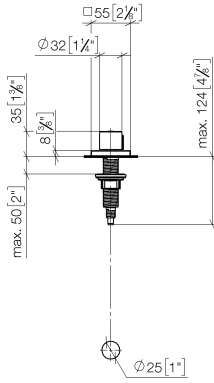

Strainer waste with control handle - Brushed Platinum

LOT

10 711 970

- control for single basin
- including adapter for Bowden cable

Fits LOT

	Brushed Platinum	10 711 970-06
	Chrome	10 711 970-00
	Platinum	10 711 970-08
	Durabress (23kt Gold)	10 711 970-09
	Dark Chrome	10 711 970-19
	Brushed Durabress (23kt Gold)	10 711 970-28
	Matte Black	10 711 970-33
	Brushed Champagne (22kt Gold)	10 711 970-46
	Champagne (22kt Gold)	10 711 970-47
	Brushed Chrome	10 711 970-93
	Brushed Dark Platinum	10 711 970-99

10 711 970

mm [inches]

10 711 970

Parts for other finishes can be found here: [Chrome](#)

Spare parts list

No.	Item Number	Name	Quantity used	Delivery time
1	09 20 97 030-06	handle	1	10
2	90 12 12 002 00 90	fixing cap	1	2
3	09 27 87 007-06	rosette	1	10
4	90 14 10 043 00 90	seal	1	2
5	09 14 10 042 90	seal	1	2
6	09 29 06 087-06	spindle	1	-
Spare part can no longer be ordered, please order the replacement item				
7	04 30 01 029 00 90	adaptor	1	2
8	09 24 03 175 90	adaptor	1	2
9	09 11 10 073-07	connection	1	30
10	09 11 10 074-07	connection	1	30
11	09 11 10 079-07	connection	1	30
12	09 30 11 087 90	disc	1	2
13	09 23 30 024-07	nut	1	30